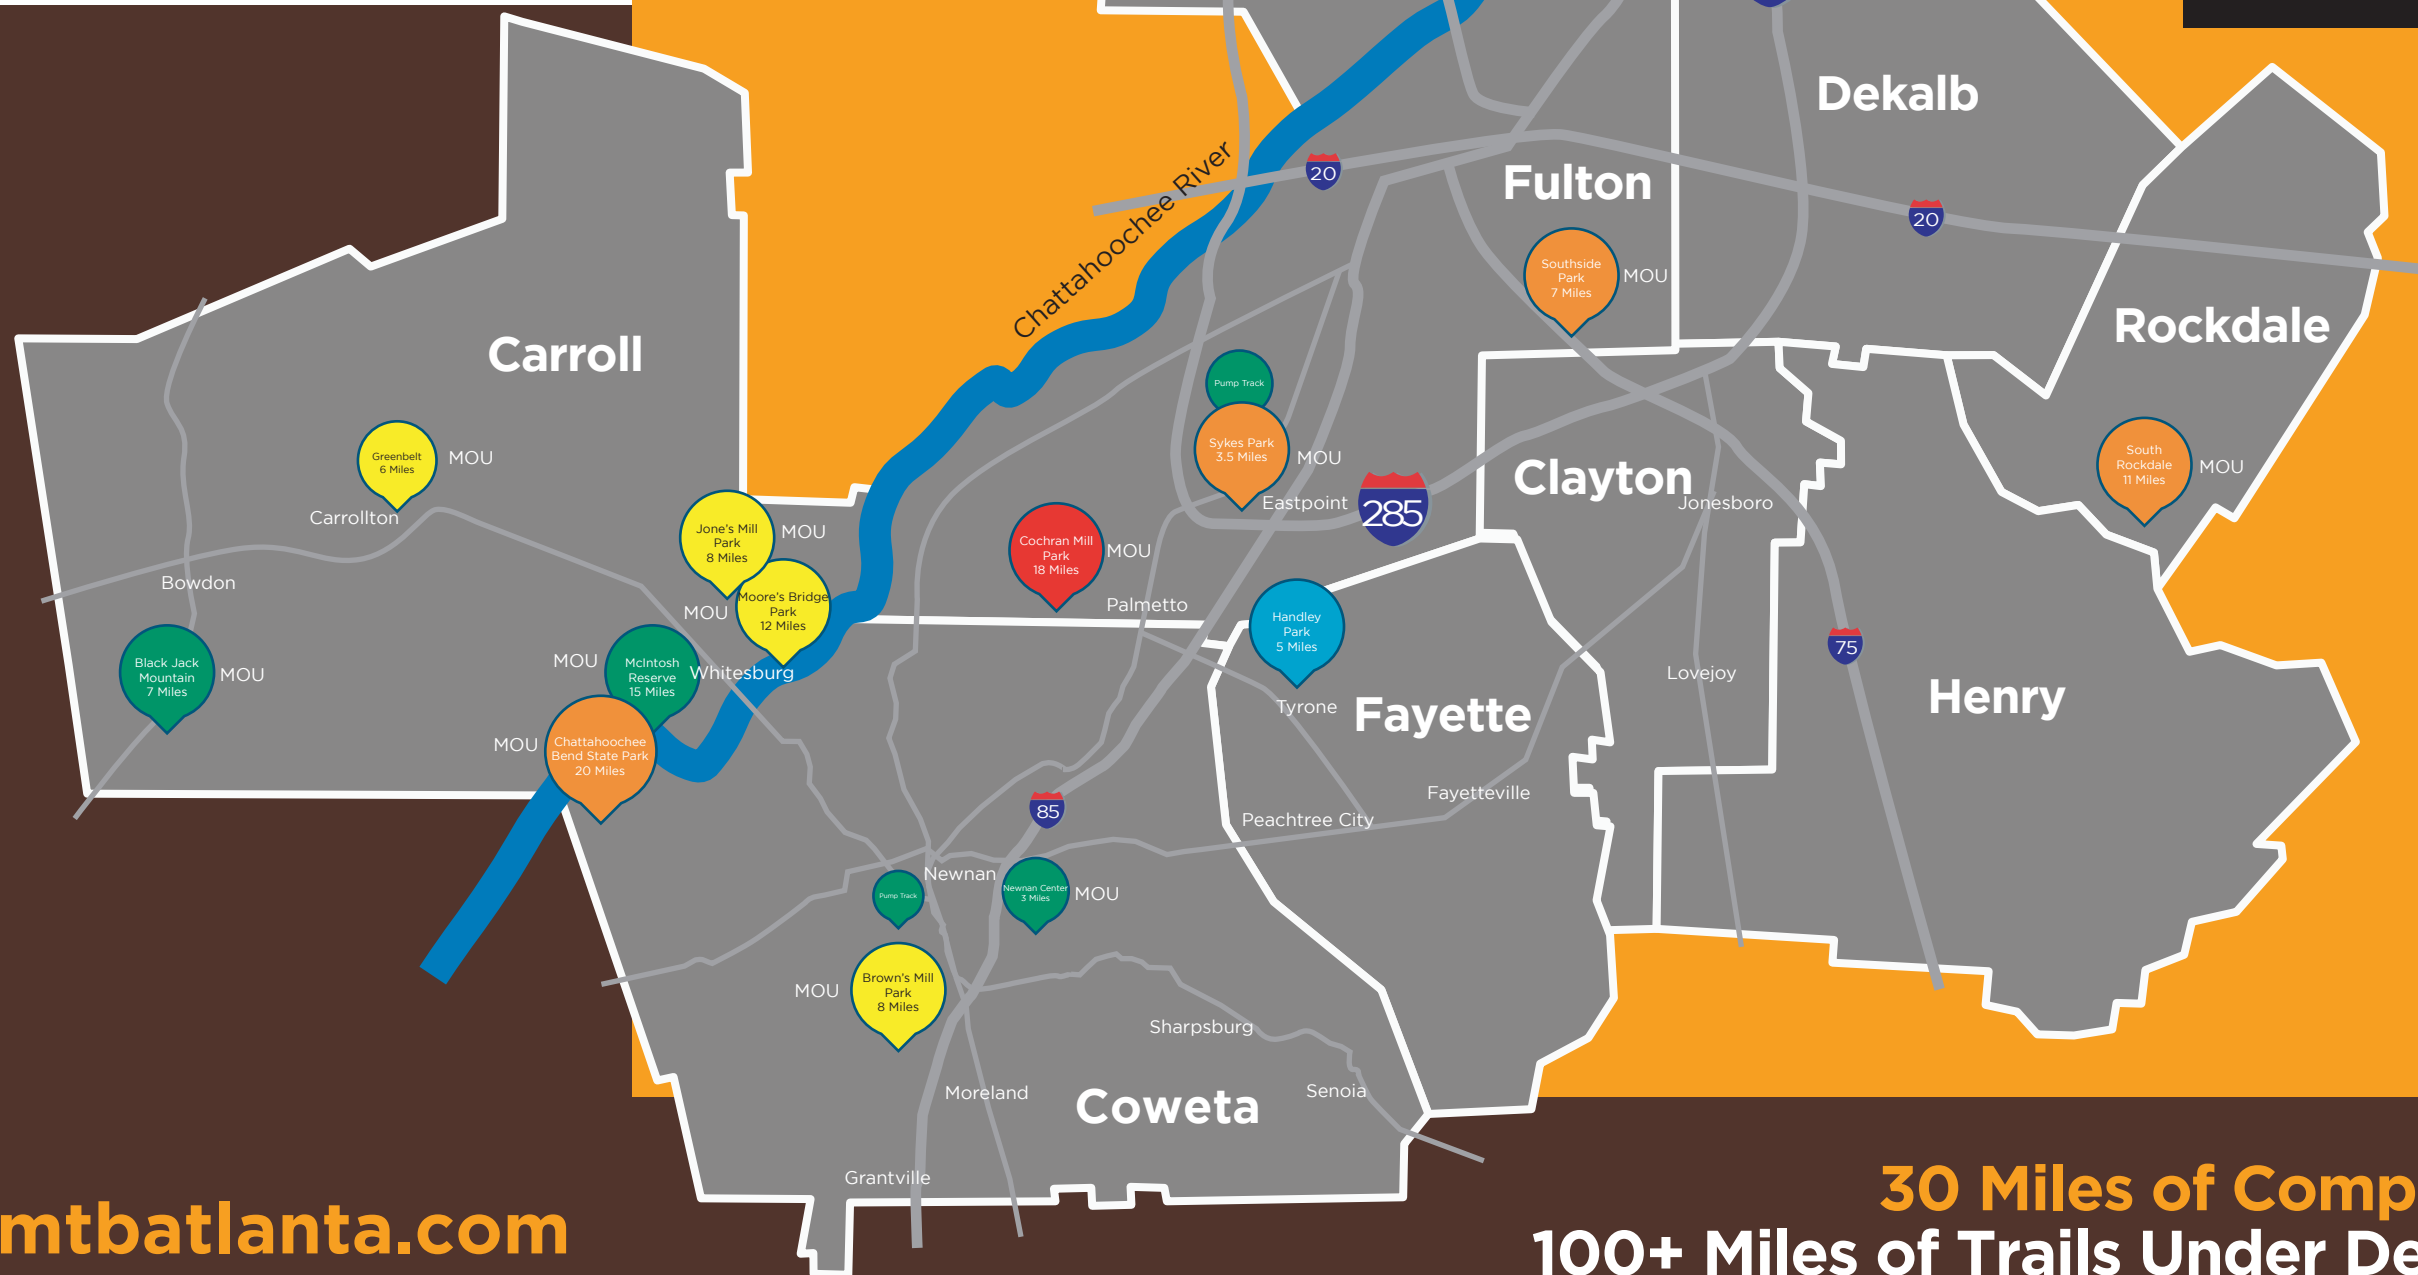

MTB ATLANTA

30 Years of Digging Trails

Trail Development Status

- Built
- Planning & Development
- New Trail Prospects

MOU Agreements with local municipalities